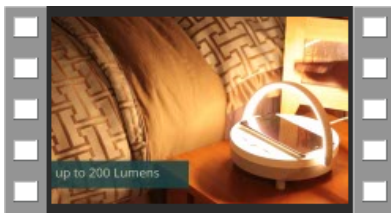

Social Media Posts

To receive EQP pricing, use code **PSPEQP**

<p>Week 1</p>	 	<p>Innovation Line</p> <ul style="list-style-type: none"> • Savannah Blanket - #RB302HT <p>Riviera Towel Co</p> <ul style="list-style-type: none"> • Whistler Throw - #RT115
<p>Week 2</p>	 	<p>Go Donut</p> <ul style="list-style-type: none"> • MiNi Smartphone/Tablet Stand - #MINI-S <p>Cosmo Promotions</p> <ul style="list-style-type: none"> • Collapsible Luggage Organizer - #TA-63 • Cross Body Sling Bag - #612
<p>Week 3</p>		<p>Tomax USA</p> <ul style="list-style-type: none"> • Wireless Charging Power Bank and Wall Adapter Gift Set - #GB9186